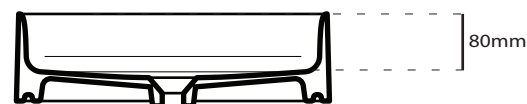

ATTENZIONE:
Galassia Spa persegue la filosofia di migliorare i prodotti aggiungendo nuovi materiali, innovazioni progettuali e tecnologie produttive. L'azienda si riserva di cambiare schede tecniche e caratteristiche di funzionamento degli articoli in ogni momento e senza necessità di preavviso. I pesi possono subire variazioni del 20%.

ATTENTION:
Galassia Spa is constantly improving its products by adding new materials, new projects and modern production technologies. The company reserves the right to change any technical specifications/ dimension and/or operating characteristics of the products at any time and without giving notice. the ceramic items weight may vary up to 20%