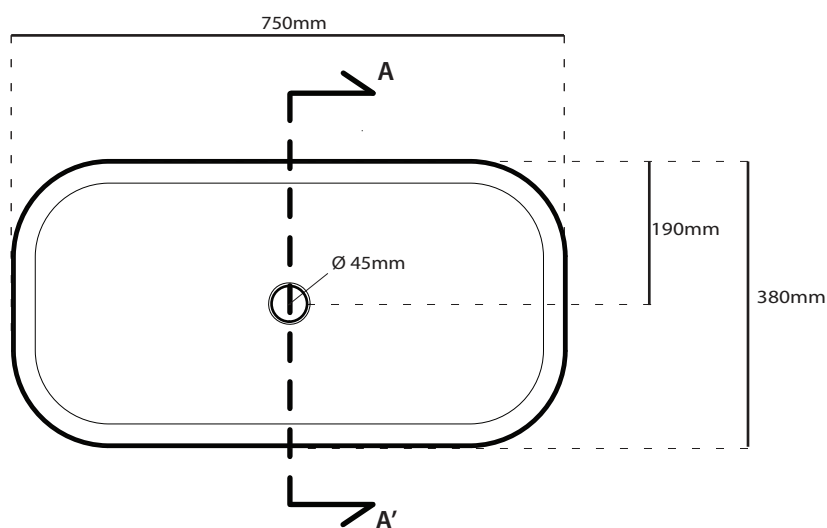

 **OTTANIO** cod. **7409ON**
Blue Petrol

ACCESSORI

PILETTA CON COVER IN CERAMICA
Open drain with ceramic cover

 cod. **9916**  cod. **9916MT**

 cod. **9916NE**

 cod. **9916NEMT**

 cod. **9916SA**

 cod. **9916ON**