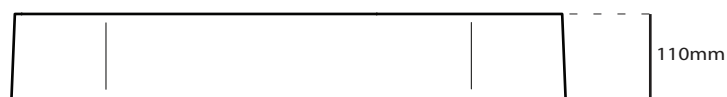

ATTENZIONE:
Galassia Spa persegue la filosofia di migliorare i prodotti aggiungendo nuovi materiali, innovazioni progettuali e tecnologie produttive. L'azienda si riserva di cambiare schede tecniche e caratteristiche di funzionamento degli articoli in ogni momento e senza necessità di preavviso. I pesi possono subire variazioni del 20%.

ATTENTION:
Galassia Spa is constantly improving its products by adding new materials, new projects and modern production technologies. The company reserves the right to change any technical specifications/ dimension and/or operating characteristics of the products at any time and without giving notice. the ceramic items weight may vary up to 20%